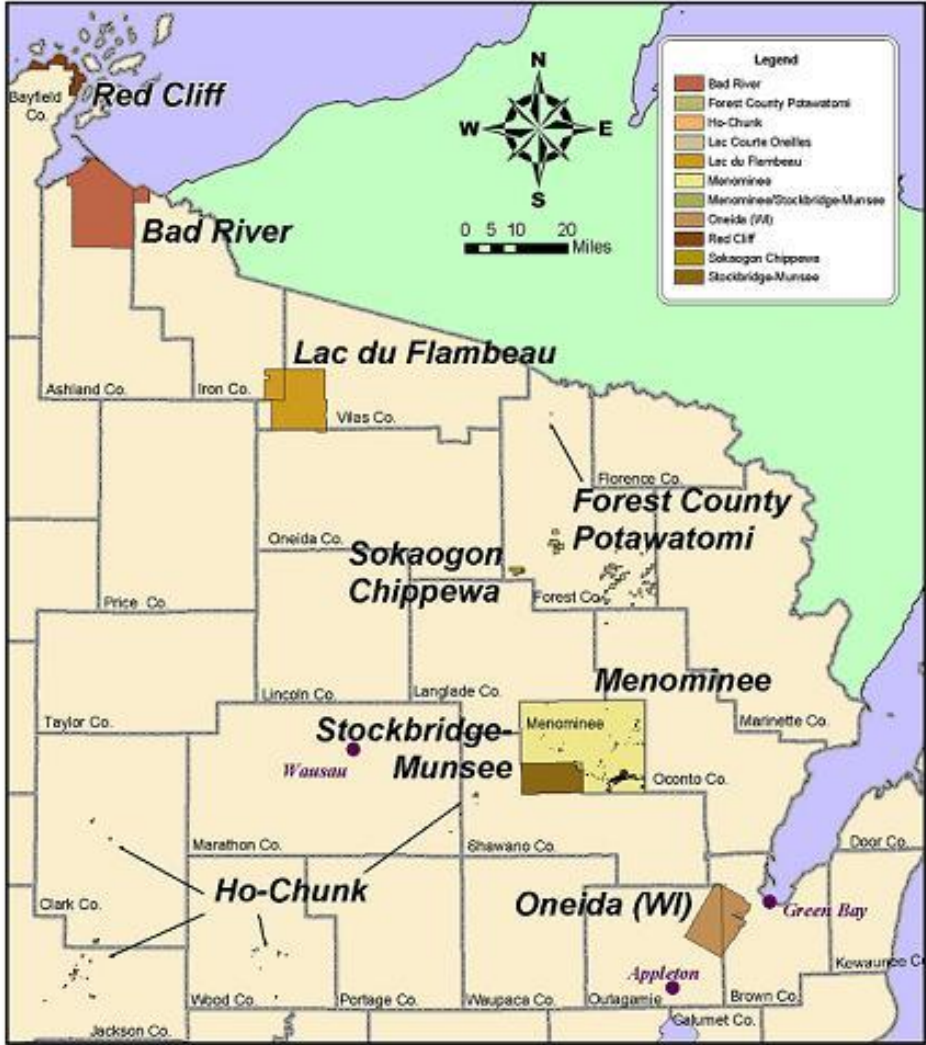

# Wisconsin's American Indian Reservation and Trust Lands, Northeast Wisconsin

based on Census 2000 TIGER files

produced by Demographic Services Center,  
WI Dept. of Administration, December 2005