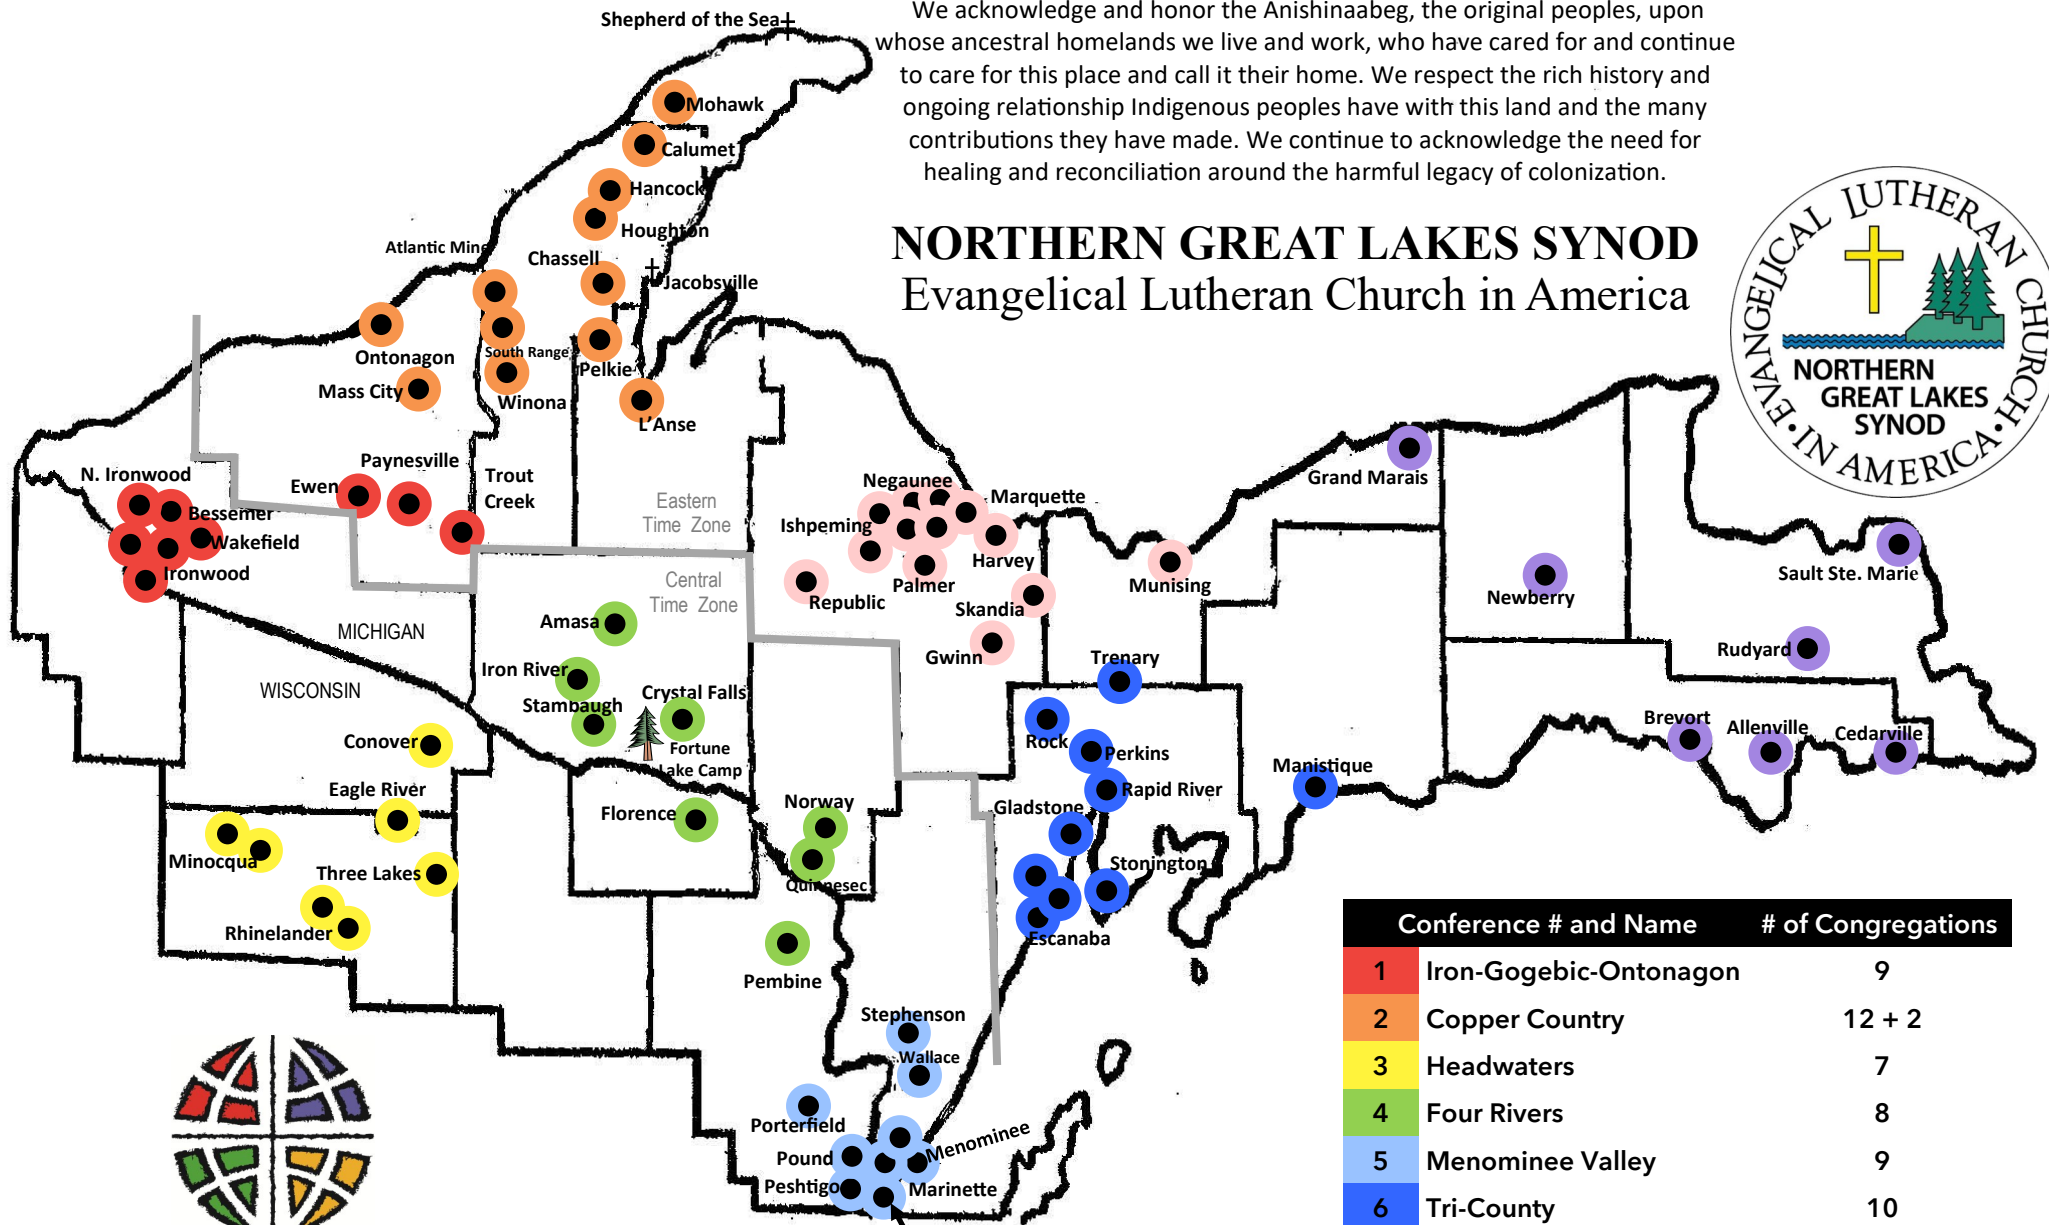

We acknowledge and honor the Anishinaabeg, the original peoples, upon whose ancestral homelands we live and work, who have cared for and continue to care for this place and call it their home. We respect the rich history and ongoing relationship Indigenous peoples have with this land and the many contributions they have made. We continue to acknowledge the need for healing and reconciliation around the harmful legacy of colonization.

NORTHERN GREAT LAKES SYNOD Evangelical Lutheran Church in America

Conference # and Name	# of Congregations
1 Iron-Gogebic-Ontonagon	9
2 Copper Country	12 + 2
3 Headwaters	7
4 Four Rivers	8
5 Menominee Valley	9
6 Tri-County	10
7 Three Lakes	7
8 Superior Central	13
TOTAL	75

Northland Lutheran Retirement Community